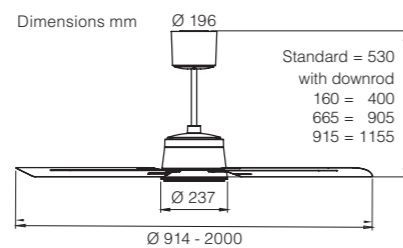

Options:

- Longer downrods for high ceilings available (p. 144).

¹ Always order control unit separately
Cannot be operated without control unit!

No. of blades	3
Power motor (W)	2.7 - 40
Voltage (V/Hz)	220-240/50
Size Ø (cm/")	92-202/36-80
No. of speeds	stepless/5 ¹
Rev. max. (RPM)	200 - 250
Weight (kg)	5.5 - 10.0

Downrods

in 3 different lengths:

Finish	Code No. 160 mm	Code No. 665 mm	Code No. 915 mm
White	21150	21154	21155